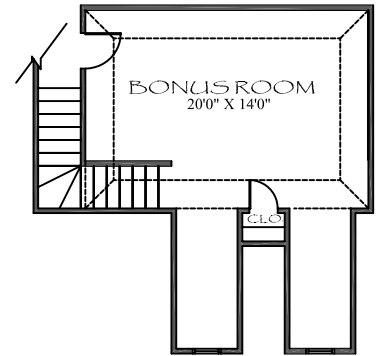

FLOOR PLAN

NOT TO SCALE.
 LIVING SQUARE FOOTAGE : 3152 S.F.
 TOTAL SQUARE FOOTAGE 4830 S.F.

FRONT ELEVATION

NOT TO SCALE.

HOT TIN ROOF
 Custom Home Design