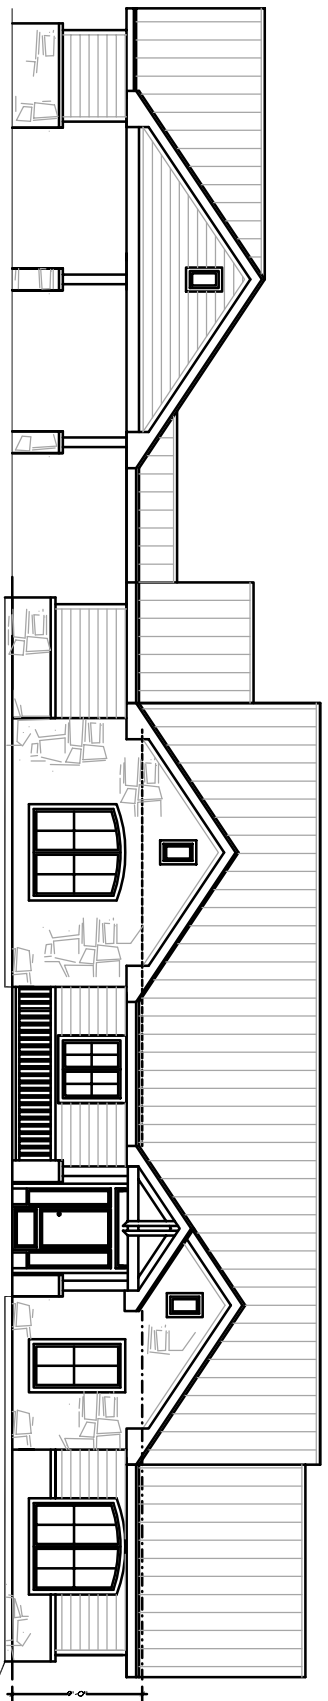

FLOOR PLAN

NOT TO SCALE

LIVING SQUARE FOOTAGE : 2119 S.F.
 TOTAL SLAB SQUARE FOOTAGE : 3895 S.F.

HOT TIN ROOF

Custom Home Design

FLOOR PLAN

NOT TO SCALE